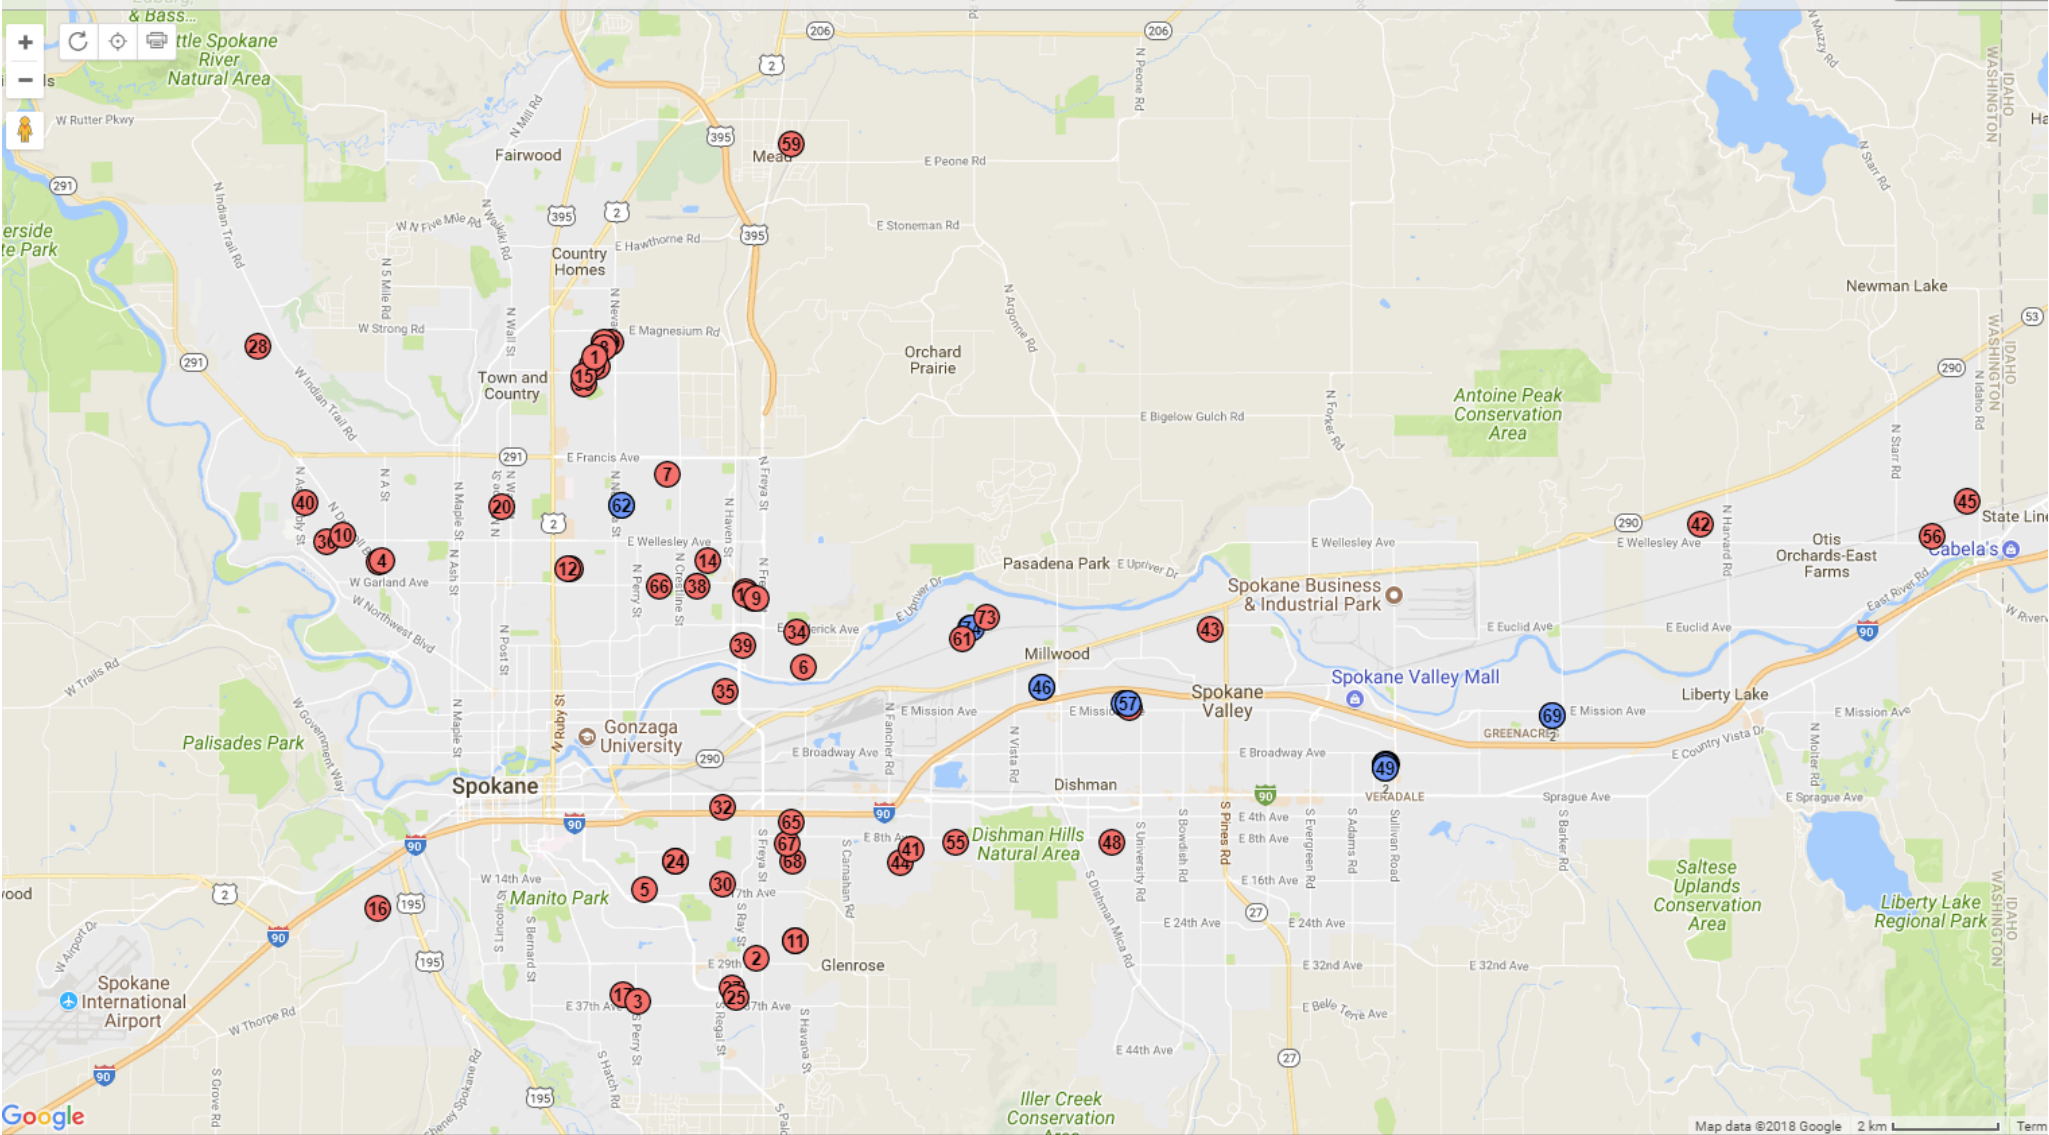

Scattered Site Single Fam and Duplex

Column1 ● SF ● DX

Map data ©2018 Google 2 km